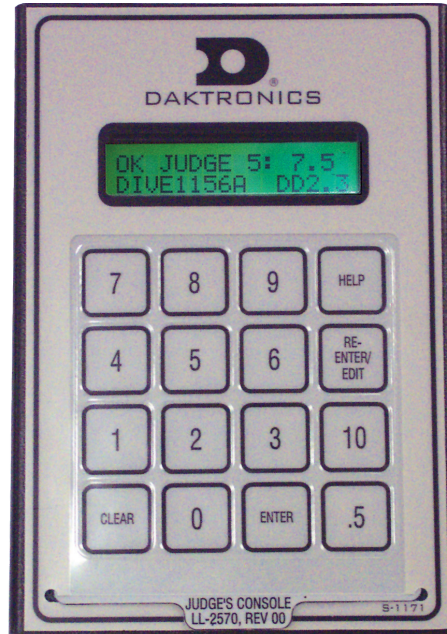

DAKTRONICS JC-100 PRODUCT SPECIFICATIONS

The JC-100 hand-held control console is used for diving, synchronized diving, synchronized swimming, and rodeo judging, as well as operation of the PC-2001, PC-2002, and TI-2022 timing displays.

| DIMENSIONS | WEIGHT | POWER |
|---|------------------|---|
| 8" H x 4.75" W x 2.75" D (203 mm, 121 mm, 70 mm) | 0.5 lb (0.23 kg) | 2 W max, 12 VAC (provided by the device to which it is connected) |

DISPLAY

A 32-character liquid crystal display (LCD) prompts the operator and provides vital feedback. Two lines of 16 characters provide easy viewing of judging information.

- Viewing area: 2.4" W x 0.625" H (61 mm, 16 mm)
- Characters: 0.15" W x 0.22" H (3.8 mm, 5.6 mm)

CONSTRUCTION

Durable ABS plastic

COMMUNICATION PROTOCOL

Controller Area Network (CAN)

PRODUCT SAFETY APPROVAL

ETL listed, tested to CSA standards and CE labeled;
FCC approved

OPERATING TEMPERATURE

32° to 130° Fahrenheit (0° to 54° Celsius)