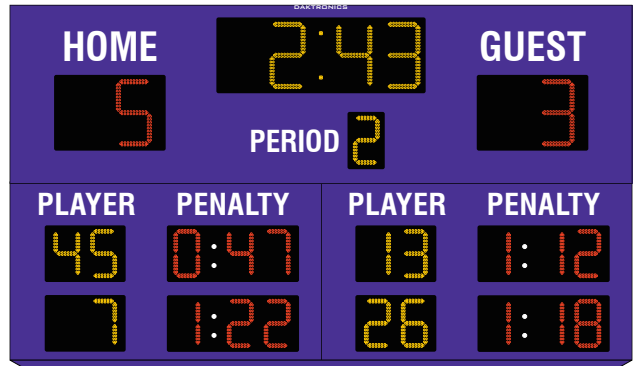

- › Make sure every fan has a view of the action with large digits

Lakeville Ames Arena Lakeville, Minnesota
H-2101, H-2102 (2), H-2103 (2)

MODULAR SCOREBOARDS

Mix and match hockey scoreboards and modules to create a custom display that suits your scoring needs.

H-2101	
H-2102	H-2102

H-2101 & H-2102(x2)

Digit size: 18" 457mm, 13" 330mm
H: 8' 2438mm W: 14' 4267mm D: 6" 152mm

- ▶ Showcase up to 2 player penalty times from each team with their jersey numbers on the scoreboard

H-2103	H-2111	H-2103
H-2102	H-2102	

H-2111, H-2102(x2) & H-2103(x2)

Digit size: 13" 330mm, 10" 254mm
H: 8' 2438mm W: 14' 4267mm D: 6" 152mm

- ▶ Add shots on goal to each side of the scoreboard with player penalty times underneath
- ▶ Celebrate team spirit or recognize a valued sponsor on the scoreboard face