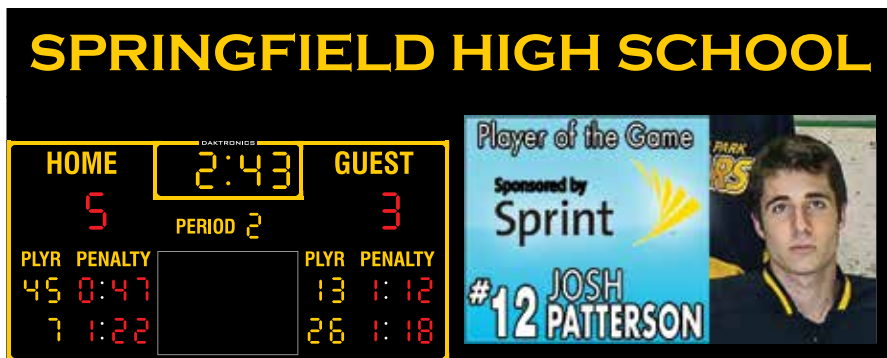

160x288-10 with H-2106