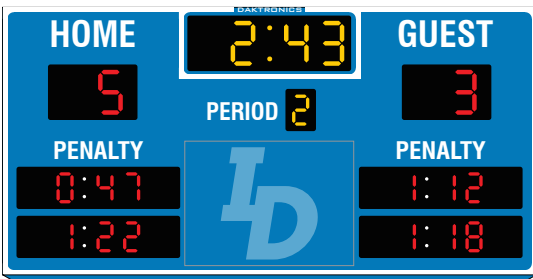

H-2104: H: 5' 1524mm W: 10' 3048mm D: 6" 152mm

H-2105: H: 5'-2" 1575mm W: 12'-10" 3912mm D: 12'-10" 3912mm

- › Track shots on goal for both teams
- › Display player jersey number with penalty times
- › Celebrate team spirit or recognize a valued sponsor on a changeable panel

H-2107 centerhung model

H-2106

Digit size: 10" 254mm, 7" 178mm

H-2106: H: 5' 1524mm W: 10' 3048mm D: 6" 152mm

H-2107: H: 5'-2" 1575mm W: 12'-10" 3912mm D: 12'-10" 3912mm

- › Display player jersey number with penalty times
- › Celebrate team spirit or recognize a valued sponsor on a changeable panel

H-2108

Digit size: 10" 254mm, 7" 178mm

H: 5' 1524mm W: 10' 3048mm D: 6" 152mm

- › Celebrate team spirit or recognize a valued sponsor on a changeable panel

H-2101

Digit size: 18" 457mm, 13" 330mm

H: 4' 1219mm W: 14' 4267mm D: 6" 152mm