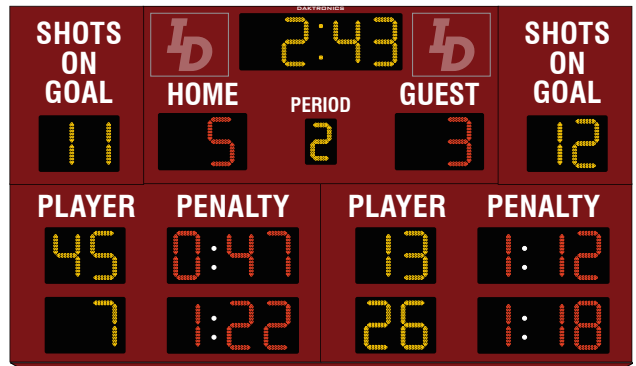

- › Make sure every fan has a view of the action with large digits

Lakeville Ames Arena Lakeville, Minnesota
H-2101, H-2102 (2), H-2103 (2)

MODULAR SCOREBOARDS

Mix and match hockey scoreboards and modules to create a custom display that suits your scoring needs.

H-2101	
H-2102	H-2102

H-2101 & H-2102(x2)

Digit size: 18" 457mm, 13" 330mm
H: 8' 2438mm W: 14' 4267mm D: 6" 152mm

- ▶ Showcase up to 2 player penalty times from each team with their jersey numbers on the scoreboard

H-2103	H-2111	H-2103
H-2102	H-2102	

H-2111, H-2102(x2) & H-2103(x2)

Digit size: 13" 330mm, 10" 254mm
H: 8' 2438mm W: 14' 4267mm D: 6" 152mm

- ▶ Add shots on goal to each side of the scoreboard with player penalty times underneath
- ▶ Celebrate team spirit or recognize a valued sponsor on the scoreboard face