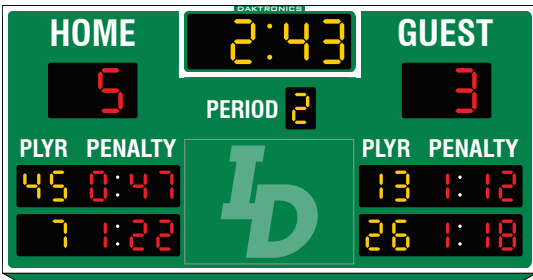

H-2106

Digit size: 10" 254mm, 7" 178mm

H-2106: H: 5' 1524mm W: 10' 3048mm D: 6" 152mm

H-2107: H: 5'-2" 1575mm W: 12'-10" 3912mm D: 12'-10" 3912mm

- › Display player jersey number with penalty times
- › Celebrate team spirit or recognize a valued sponsor on a changeable panel