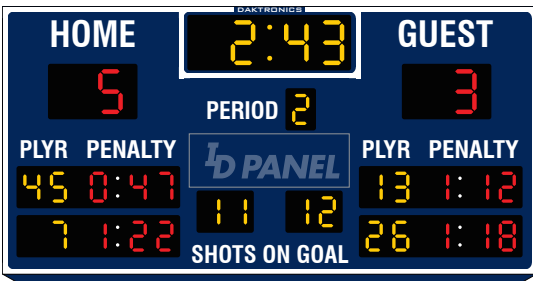

Xcel Energy Center

REGAME WARM UPS

TOASTY TASTES BETTER

Scoreboard and advertisements: 0 11:56 1ST 0, TOYOTA, 0 11:56 1ST 0

HOCKEY SOLUTIONS

GO TOP SHELF WITH DAKTRONICS

From a basic scoreboard that keeps track of score and time to the more advanced hockey scoring systems, we have you covered. When hockey fans come to your ice arena, they shouldn't have to keep track of anything in their head or on their hands. Whether it's shots on goal or who's sitting in the penalty box, your scoreboard should help fans follow along with every second of the game. Your hockey tournaments are something fans should look forward to, not dread. With a scoreboard as part of the pride of your facility, why not make it count?

ONLINE RESOURCES

Common questions and answers are posted online

PRODUCT TRAINING

Comprehensive training to ensure all events run smoothly

QUALITY ON DISPLAY

- › Tens of thousands of displays installed worldwide
- › 24/30 NHL facilities have Daktronics equipment
- › Publicly traded corporation (NASDAQ: DAKT)
- › Installation supervision and local service
- › Ongoing research and development
- › Dedicated project management
- › Financing options available

STATIC DIGIT SCOREBOARDS

Track critical game stats as well as up to 4 individual player penalty times. Indicate team penalty with optional LED arrows.

H-2105 centerhung model

H-2104

Digit size: 10" 254mm, 7" 178mm