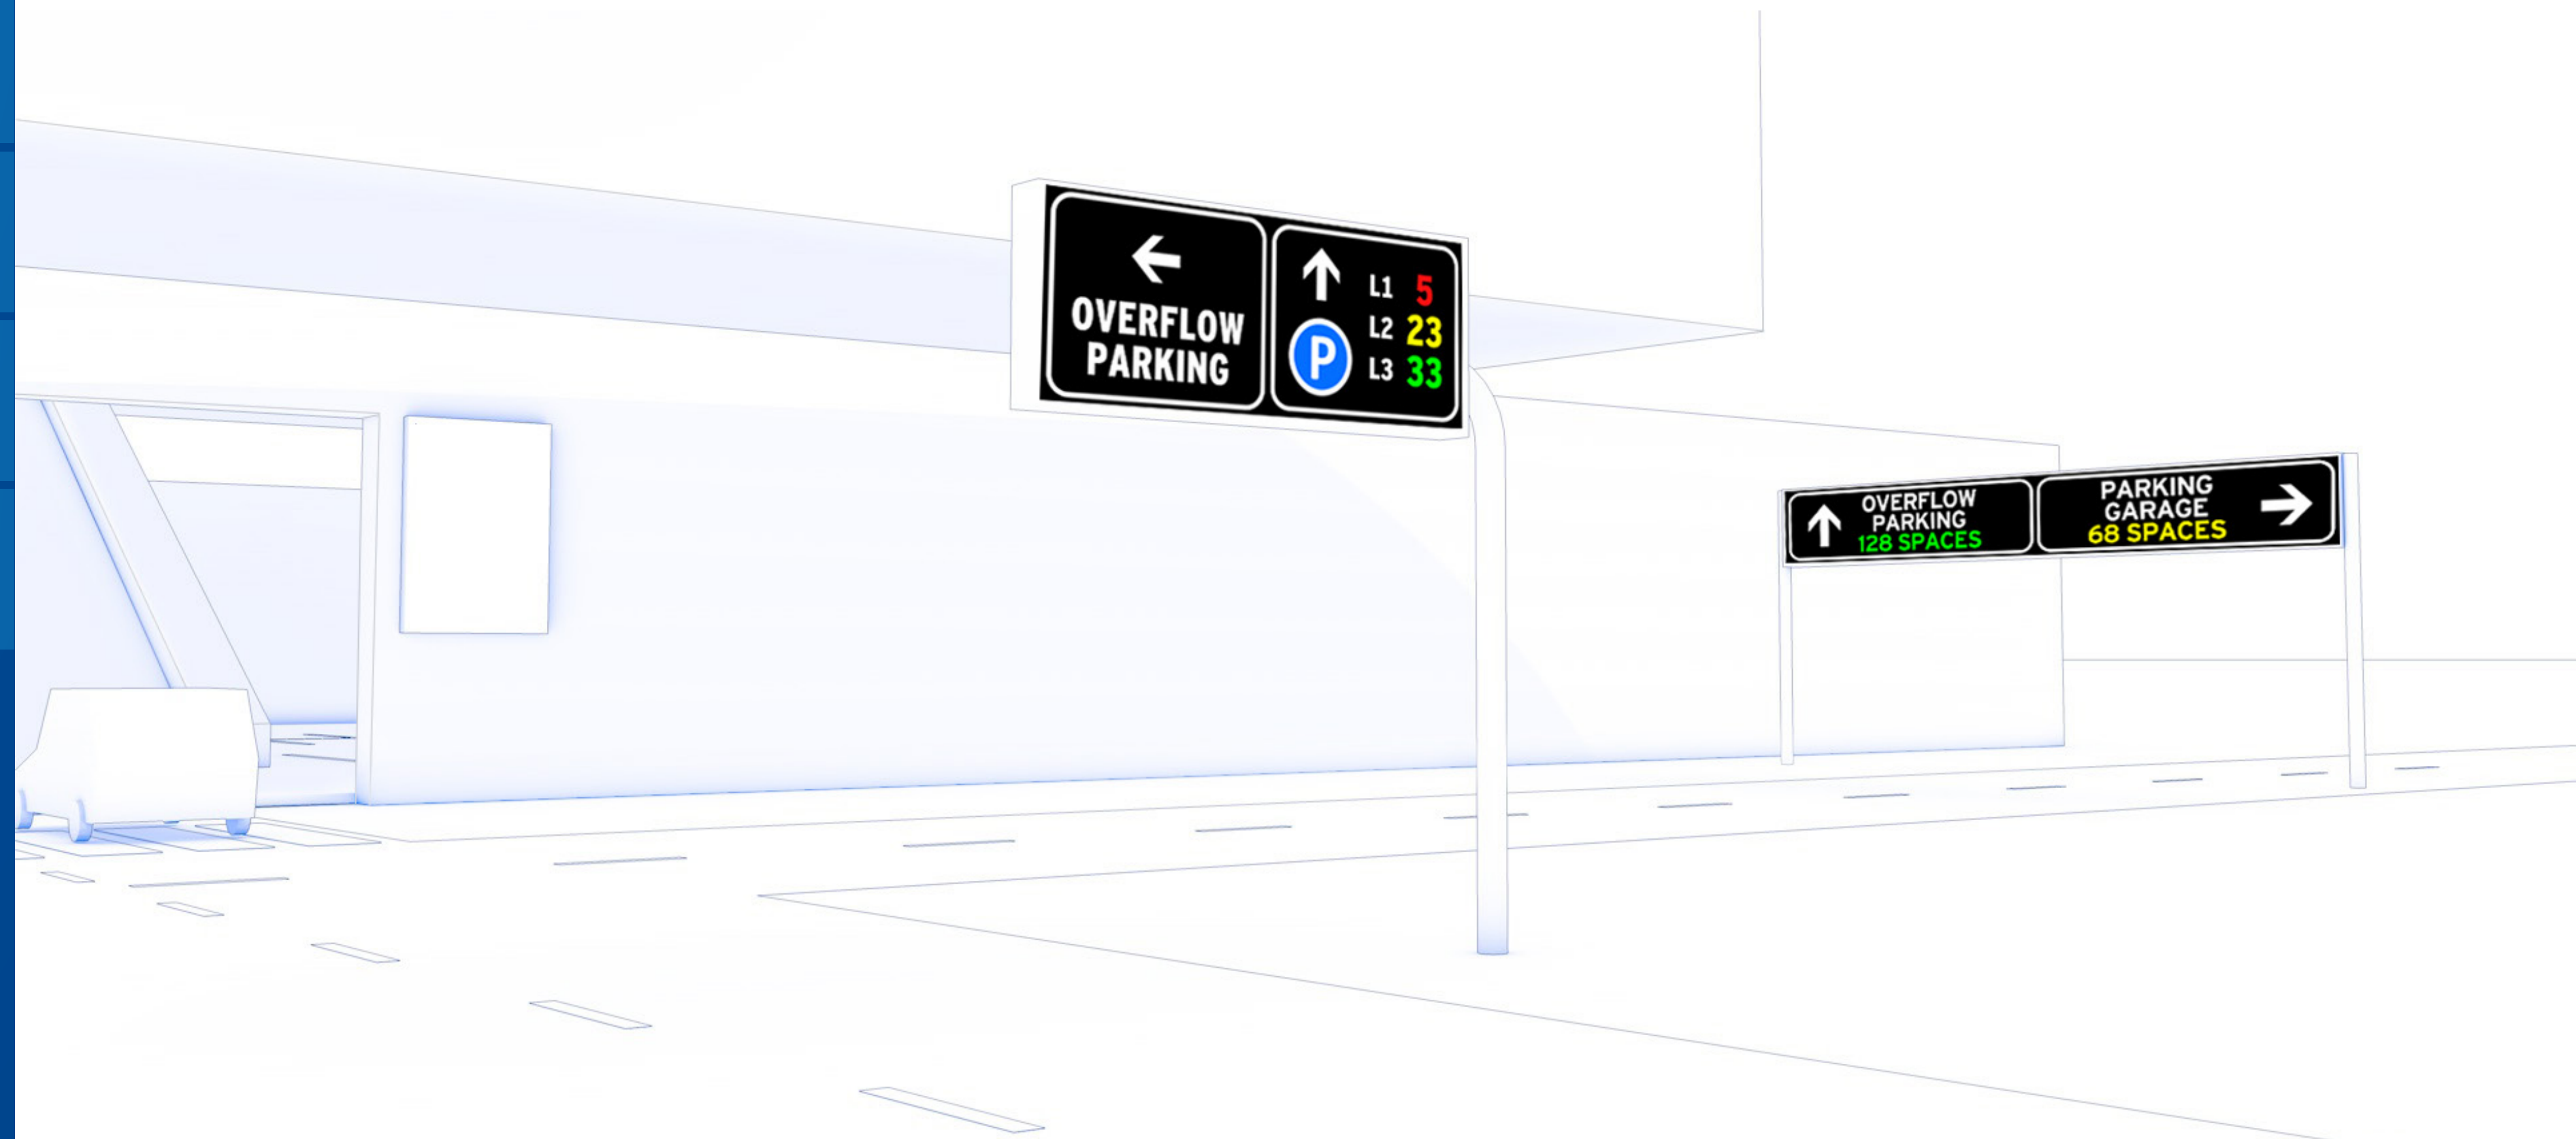

DON'T JUST DIRECT.
CONNECT!

SPACE AVAILABILITY

STREET GUIDANCE

INTERIOR GUIDANCE

EXIT DISPLAYS

EXTERIOR DISPLAYS

WHY DAKTRONICS

STREET GUIDANCE

PARKING MADE EASY

Manage traffic and reduce congestion by designating lanes with your digital message sign. Alleviate smog and curb accident rates with easy guidance to nearby parking lots and garages. You can even reduce the time it takes motorists to find a parking facility.

Product Specifications:

› [Galaxy VT6x-8](#) | [Galaxy VT6x-10](#) | [Galaxy VS6-15.85](#) | [Galaxy VS6-19.8](#)